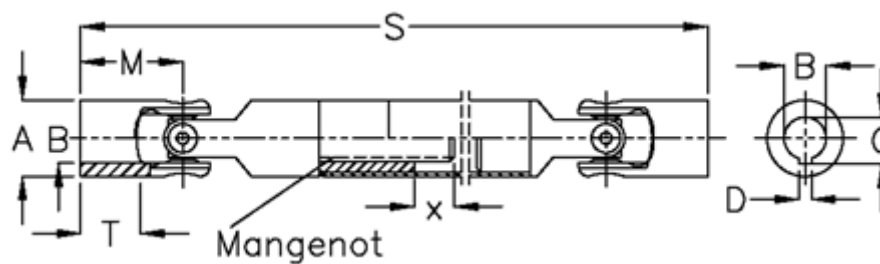

Article number: 076501032

Description: Slip shaft 0.650.103.002 needle bearing
S=422 X=100 Bore 32H7 w/keyway

Measures

A	= 50	T = 40
B H7	= 32	x = 100
C	= 35.3	
D	= 10	
Longitudinal ribs	= 6x28x32	
M	= 66	
MD max N m	= 120	
s	= 422	